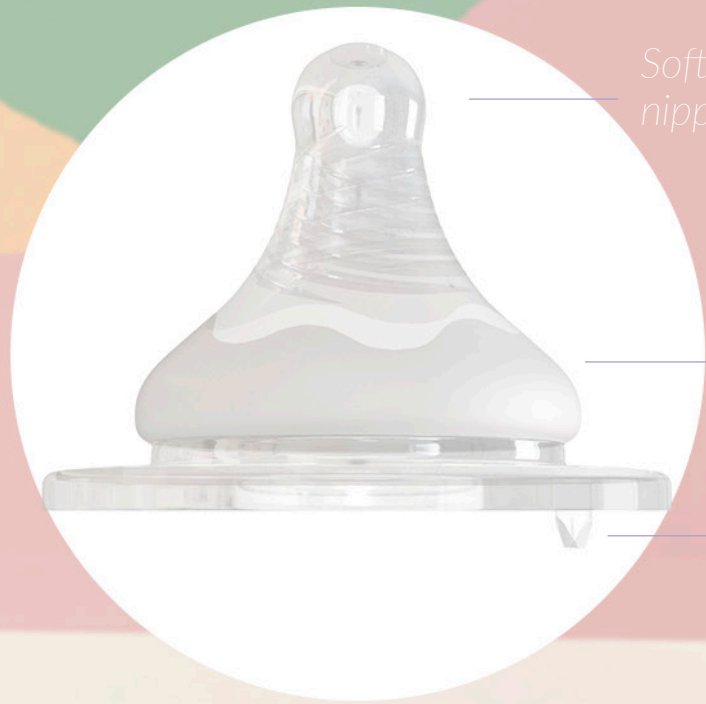

# x2

3 sizes

anti-colic

compatible  
with neno bottles

AWARDS FOR  
KGK TREND  
Neno brand owner:

A close-up photograph of a woman with long blonde hair, smiling warmly as she holds a baby. The baby is wearing a light blue shirt and is drinking from a white Neno bottle. The woman's hands are visible, holding the bottle for the baby. The background is softly blurred, showing what appears to be a bed with white linens.

## *Comfortable feeding for your baby*

The perfect teat for feeding from the very first days of life. It makes bottle feeding easier, but doesn't discourage your baby from breastfeeding. The teat fits all bottles included with Neno breast pumps, as well as the Neno Bottle 150 ml, Neno Bottle 240 ml, and Neno Bottle 300 ml.

*Soft and flexible  
nipple-shaped tip*

*Mat finish to resemble  
breast skin*

*Anti-colic valve*

## *Soft and flexible tip*

Made from soft, flexible silicone that does not interfere with a baby's sucking reflex. Specially shaped design helps prevent the teat from collapsing.