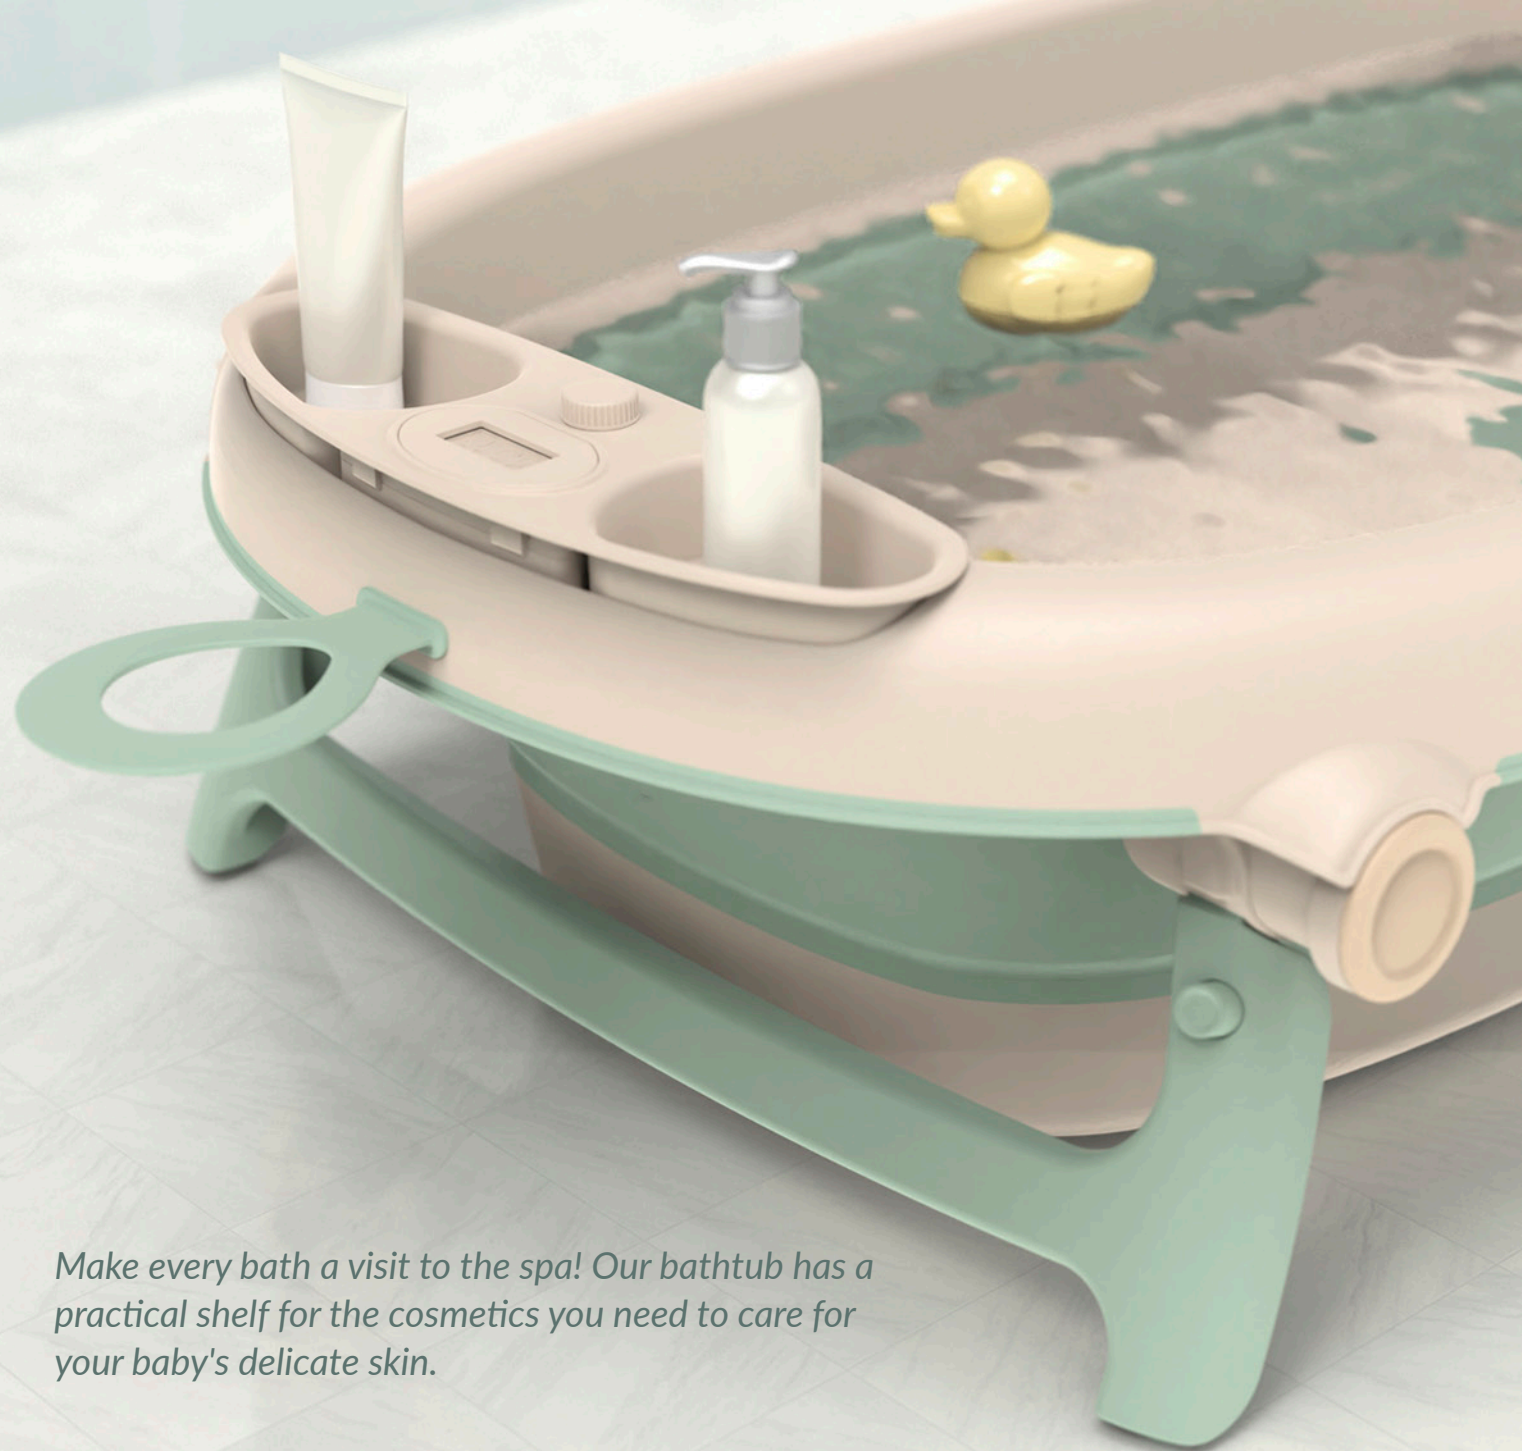

adjustable *bath liner*

The bath is designed for use from the first day of a baby's life, so you can confidently use it to bathe a newborn. This activity is made easier by the included insert, which supports and stabilises the baby's position.

practical *handle*

With the help of the handle, you will efficiently move Neno Lucy from room to room and then hang it on the wall.

Busy toddler on board?
Don't worry, Lucy has
non-slip feet that keep the
bath firmly planted on the
floor, eliminating the risk of
accidental slipping.

non-slip feet

locking clamps

The legs of the Neno Lucy bath are fitted with special clamps. The mechanism that locks them in place prevents the bathtub from folding accidentally during use.

neno

locking clamps provide additional stability to the bath

shelf for bath products

Freely removable shelf

Make every bath a visit to the spa! Our bathtub has a practical shelf for the cosmetics you need to care for your baby's delicate skin.

take it on the road

The Neno Lucy is lightweight and portable, so you can easily fold it up, throw it in the boot and take it with you. The bath is perfect for holidays and provides the opportunity to take care of your baby's hygiene both indoors and outdoors.