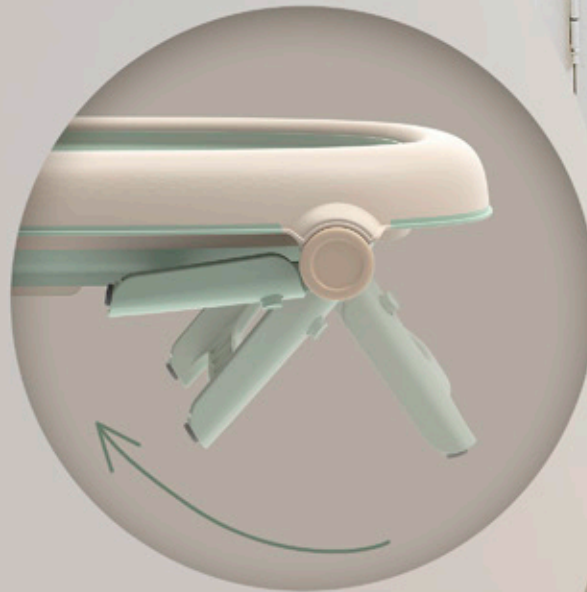

handle for carrying
and hanging

non-slip
footrests

space for bath
products

electronic thermometer

Convenient length adjustment of the temperature sensor allows you to match it to the water level.

Thanks to the thermometer, you no longer have to worry about the water overheating or cooling down. You can be sure that your baby is immersed in water at the ideal temperature for his or her needs.

adjustable *bath liner*

The bath is designed for use from the first day of a baby's life, so you can confidently use it to bathe a newborn. This activity is made easier by the included insert, which supports and stabilises the baby's position.

non-slip mat inside

Give your little one stability by choosing a bath with a non-slip mat on the bottom. This is an extra safety feature that eliminates the risk of slipping and makes bathing safe.

drain plug

No more waiting for the bath to empty! Speed up the process with a drain plug. Save time and maintain hygiene during your daily ritual.

Easy opening

A close-up photograph of a baby with dark, curly hair sitting in a white bathtub. The baby is holding a silver shower handset with both hands, and water is spraying from it. The baby's skin is wet and glistening. The background shows white tiled walls and a white shower curtain with a green ring. The overall scene is brightly lit, suggesting a bathroom setting.