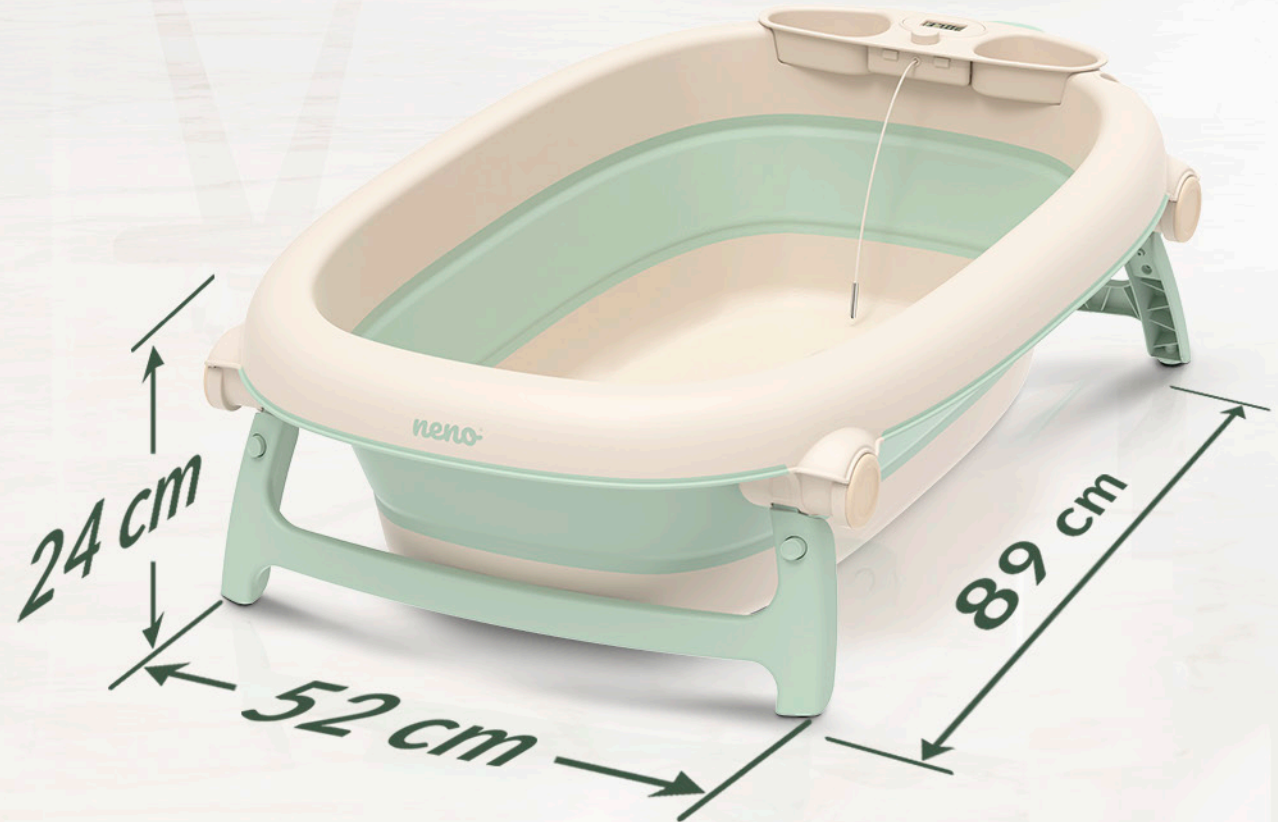

Do you dream of a bathtub that can be used not only by babies, but also by older children, and that does not take up half the bathroom after bathing? Neno Lucy is a solution that will meet your expectations.

*size to fit
your needs*