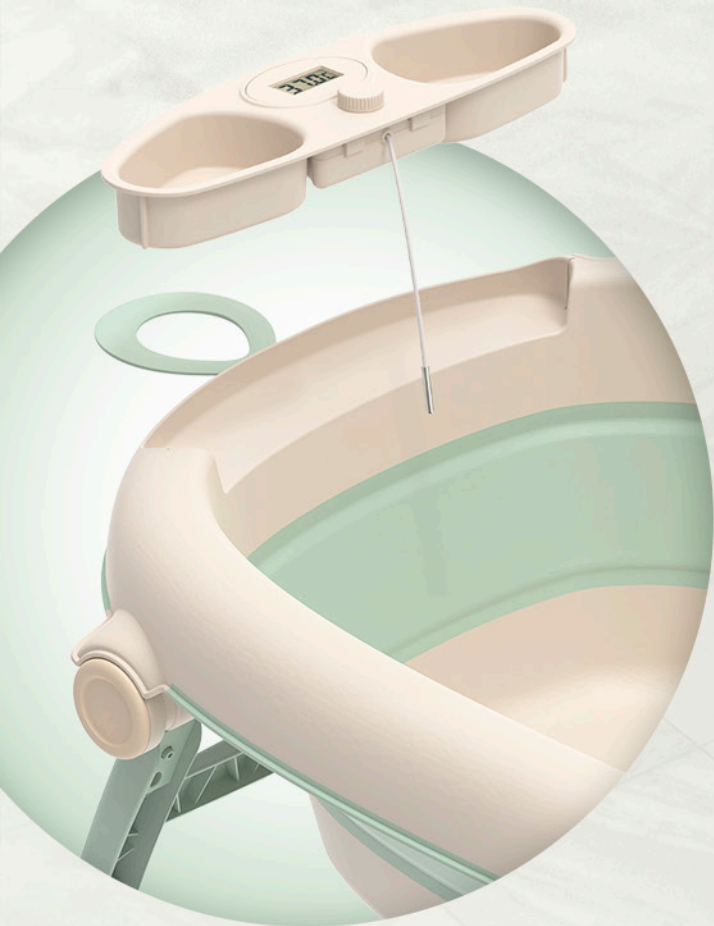

adjustable *bath liner*

The bath is designed for use from the first day of a baby's life, so you can confidently use it to bathe a newborn. This activity is made easier by the included insert, which supports and stabilises the baby's position.

practical *handle*

With the help of the handle, you will efficiently move Neno Lucy from room to room and then hang it on the wall.

Busy toddler on board?
Don't worry, Lucy has
non-slip feet that keep the
bath firmly planted on the
floor, eliminating the risk of
accidental slipping.

non-slip feet

locking clamps

The legs of the Neno Lucy bath are fitted with special clamps. The mechanism that locks them in place prevents the bathtub from folding accidentally during use.

neno

locking clamps provide additional stability to the bath

shelf for bath products

Freely removable shelf

Make every bath a visit to the spa! Our bathtub has a practical shelf for the cosmetics you need to care for your baby's delicate skin.

take it on the road

The Neno Lucy is lightweight and portable, so you can easily fold it up, throw it in the boot and take it with you. The bath is perfect for holidays and provides the opportunity to take care of your baby's hygiene both indoors and outdoors.